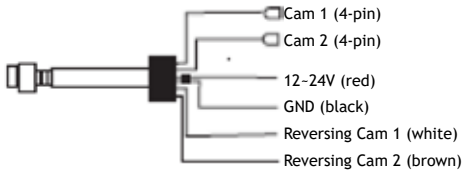

- Waterproof design - IP68
- 1/3" CCD sensor
- 120 degree viewing angle
- Night vision distance: 10m
- With audio
- Easy installation

Connection:

Remote control

4-pin extension cable

Monitor:

Power V1/V2 Menu Increase setting
Decrease setting